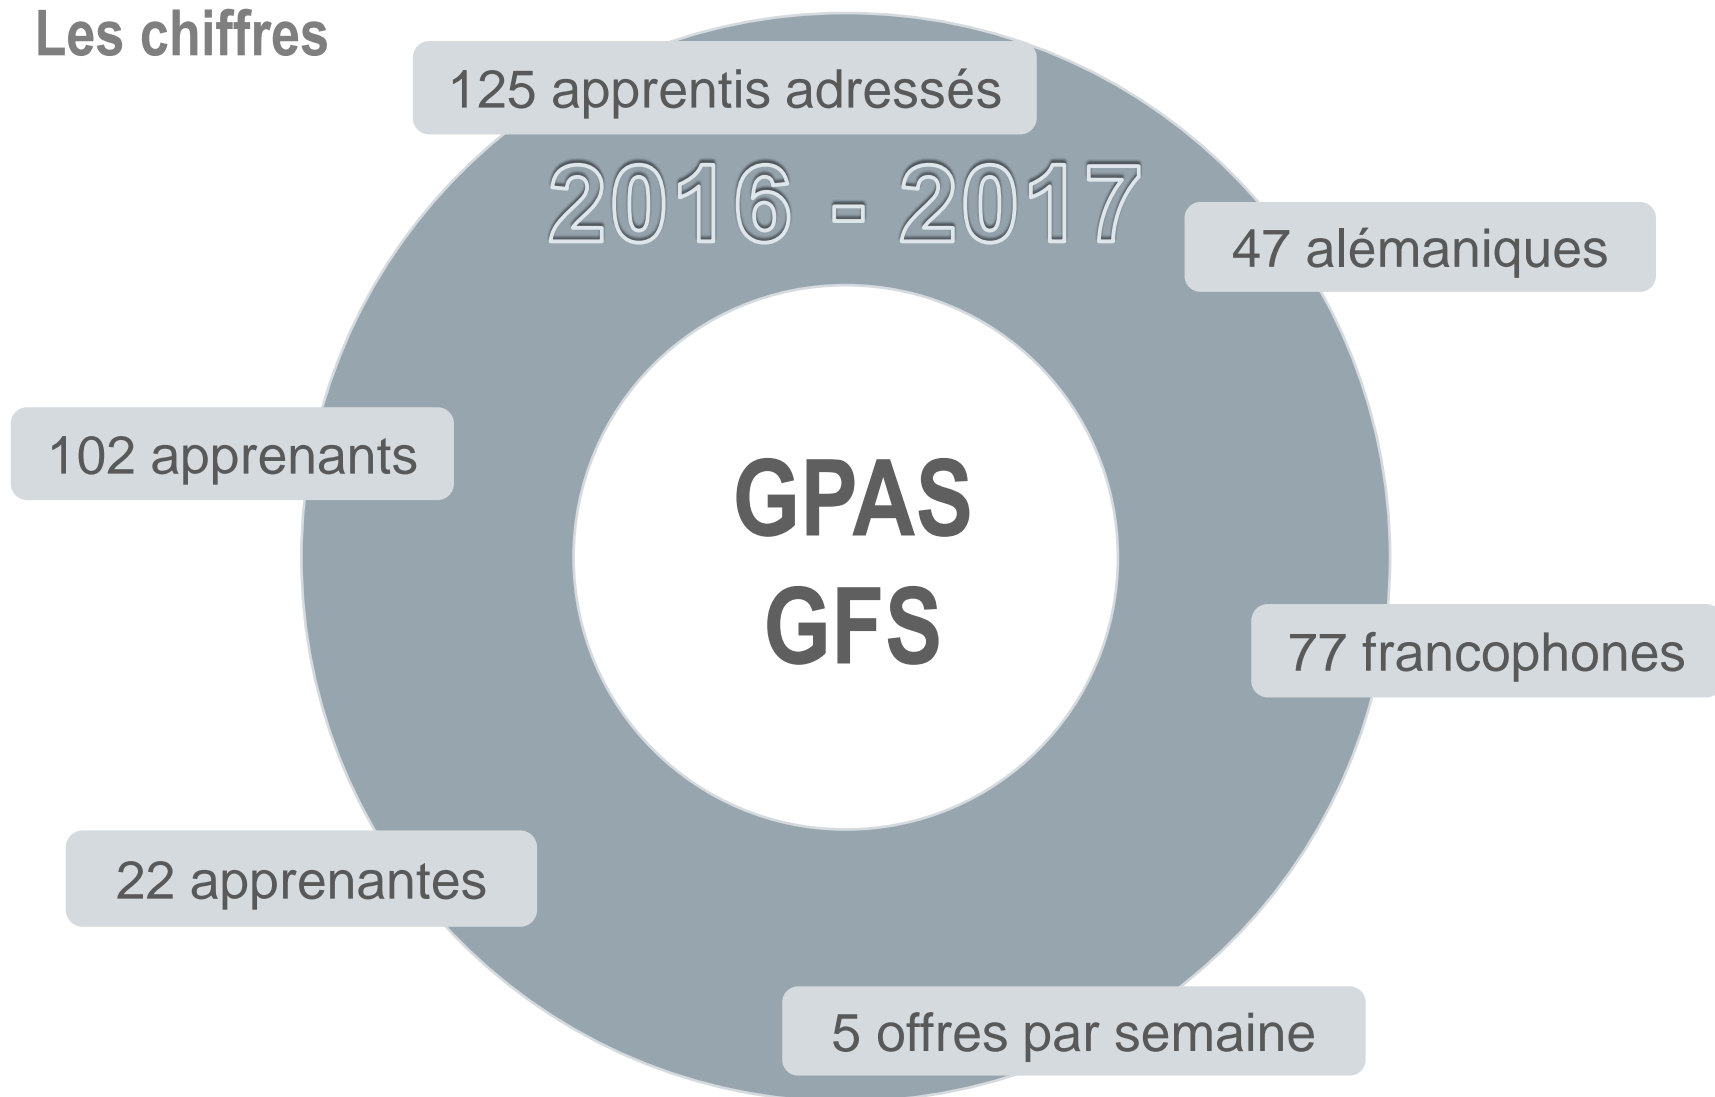

Les chiffres

Aucune information personnelle n'est transmise